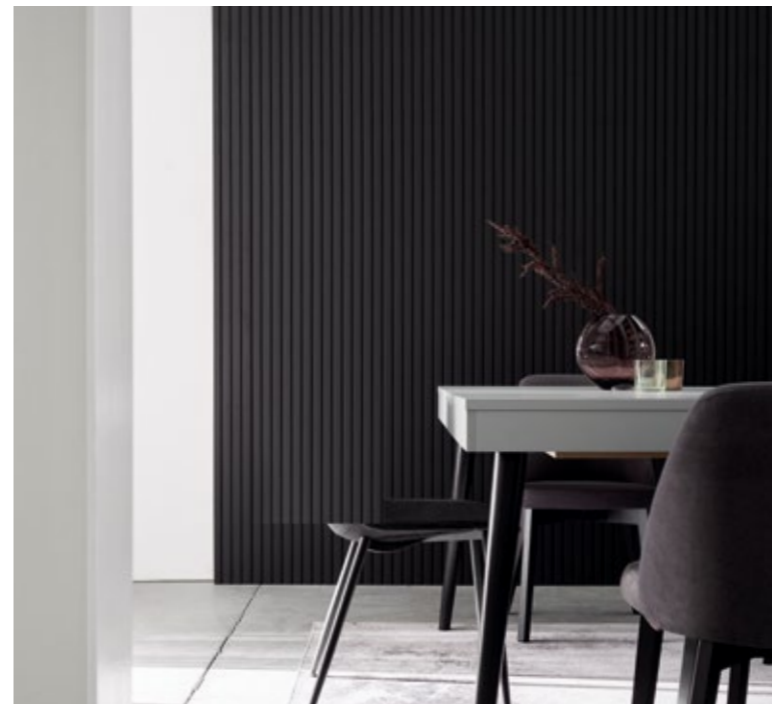

ENDLESS POSSIBILITIES