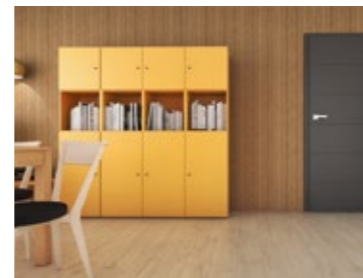

The manufacturer reserves the right to make changes to the colours, dimensions, and functions of the presented products. This catalogue is published for reference purposes only. The catalogue presents sample designs from the product range. Some of the items presented in the layout photos are only used as decoration and are not for sale. Copying and distribution of any materials contained in the catalogue without the written consent of the publisher is prohibited. The colours in the catalogue may differ from reality. All data contained in the catalogue are valid in the month of printing – June 2024.